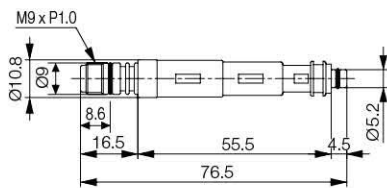

Spare Parts – Plug & Silencer

Part No.	Description	Weight (g)
VTS-M15	M15 Direct silencer	11.79
VTTS-M14	M14 Two-fold silencer	18.38
VTTS-M15	M15 Two-fold silencer	15.3
VTS-M16-203	M16 silencer	6.62

Dimension - Basic Pump

[Unit : mm]