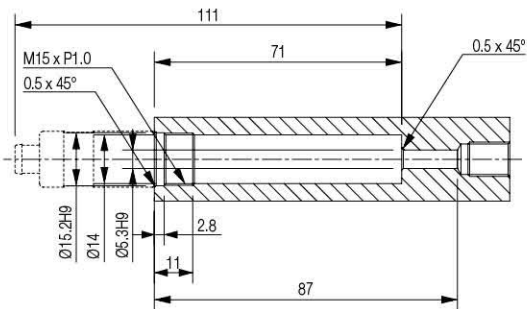

VC203

VC203DS