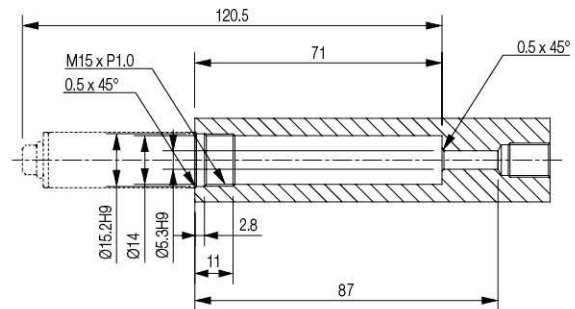

Spare Parts – Plug & Silencer

Part No.	Description	Weight (g)
VTS-M15	M15 Direct silencer	11.79
VTTS-M14	M14 Two-fold silencer	18.38
VTTS-M15	M15 Two-fold silencer	15.3
VTS-M16-203	M16 silencer	6.62

Dimension - Basic Pump

[Unit : mm]

VC203

VC203S

VC203DS

VC203LS

VC203

VC203FS1