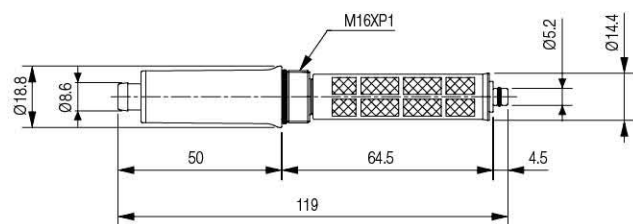

Spare Parts – Plug & Silencer

Part No.	Description	Weight (g)
VTS-M15	M15 Direct silencer	11.79
VTTS-M14	M14 Two-fold silencer	18.38
VTTS-M15	M15 Two-fold silencer	15.3
VTS-M16-203	M16 silencer	6.62

Dimension - Basic Pump

[Unit : mm]

VC203

VC203S

VC203DS

VC203LS

VC203

VC203FS1