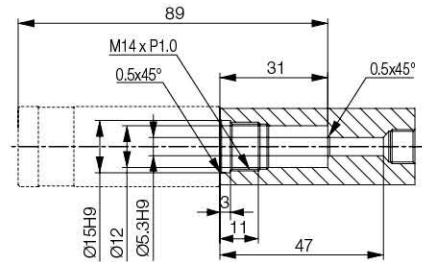

Spare Parts – Plug & Silencer

Part No.	Description	Weight (g)
VTS-M15	M15 Direct silencer	11.79
VTTS-M14	M14 Two-fold silencer	18.38
VTTS-M15	M15 Two-fold silencer	15.3
VTS-M16-203	M16 silencer	6.62

Dimension - Basic Pump

[Unit : mm]

VC203S

VC203