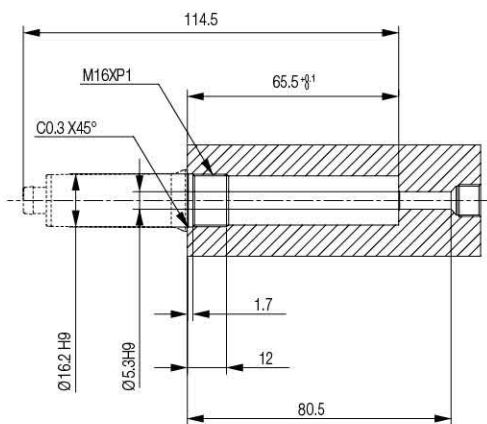

Spare Parts – Plug & Silencer

Part No.	Description	Weight (g)
VTS-M15	M15 Direct silencer	11.79
VTTS-M14	M14 Two-fold silencer	18.38
VTTS-M15	M15 Two-fold silencer	15.3
VTS-M16-203	M16 silencer	6.62

Dimension - Basic Pump

[Unit : mm]

VC203

VC203S

VC203DS

VC203LS

VC203

VC203FS1