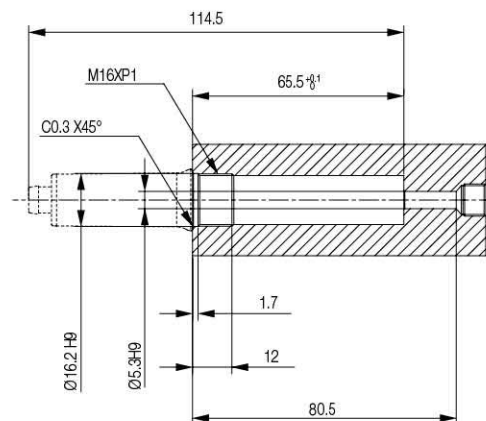

Spare Parts – Plug & Silencer

Part No.	Description	Weight (g)
VTS-M15	M15 Direct silencer	11.79
VTTS-M14	M14 Two-fold silencer	18.38
VTTS-M15	M15 Two-fold silencer	15.3
VTS-M16-203	M16 silencer	6.62

Dimension - Basic Pump

[Unit : mm]

VC203

VC203S

VC203DS

VC203LS

VC203

VC203FS1