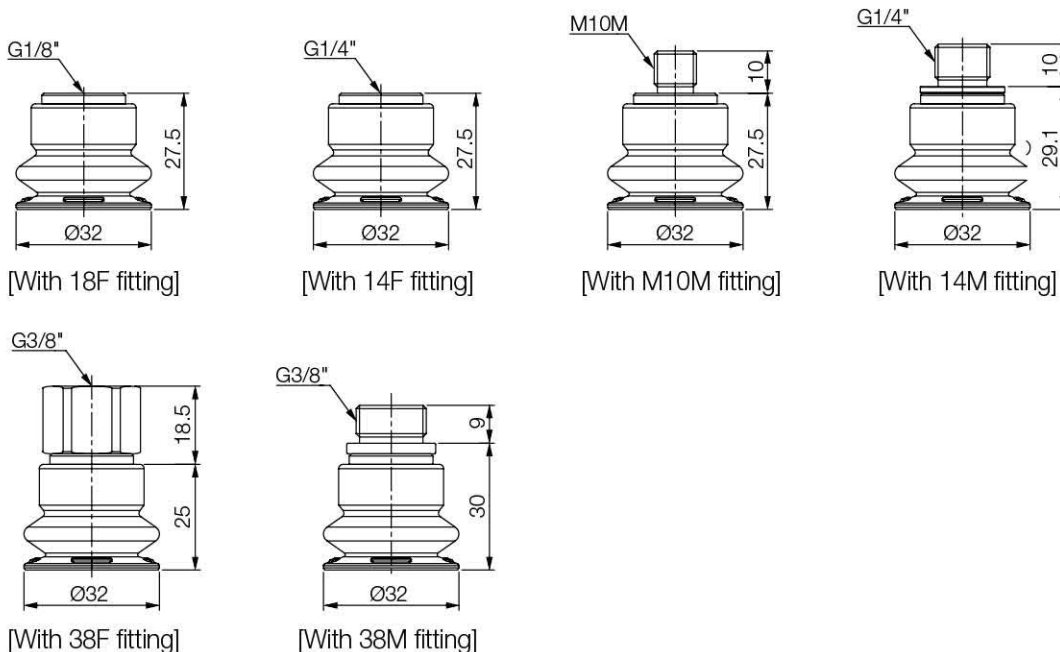

### Material Specifications

Material	Hardness Shore (°)	Color	Temperature (°C)
NBR	60	Blue	-20~110
Silicone	55	Red	-70~200
Polyurethane	60	Translucent Orange	0~60

### Dimension

[ Unit : mm ]

## Build an Ordering No.

: Pre-mounted fitting

1. Suction cup	Description	Weight (g)	Symbol
	Bellows-flat suction cup, 30mm diameter, Nitrile (NBR), M10xP1.5 male fitting	17.45	VBF30-N-M10M
	Bellows-flat suction cup, 30mm diameter, Silicone, M10xP1.5 male fitting	17.58	VBF30-S-M10M
	Bellows-flat suction cup, 30mm diameter, Polyurethane, M10xP1.5 male fitting	18.88	VBF30-PU-M10M
	Bellows-flat suction cup, 30mm diameter, Nitrile (NBR), G1/8 female fitting	17.93	VBF30-N-18F
	Bellows-flat suction cup, 30mm diameter, Silicone, G1/8 female fitting	16.3	VBF30-S-18F
	Bellows-flat suction cup, 30mm diameter, Polyurethane, G1/8 female fitting	15.11	VBF30-PU-18F
	Bellows-flat suction cup, 30mm diameter, Nitrile (NBR), G1/4 female fitting	15.31	VBF30-N-14F
	Bellows-flat suction cup, 30mm diameter, Silicone, G1/4 female fitting	13.91	VBF30-S-14F
	Bellows-flat suction cup, 30mm diameter, Polyurethane, G1/4 female fitting	15	VBF30-PU-14F
	Bellows-flat suction cup, 30mm diameter, Nitrile (NBR), G1/4 male fitting	21.87	VBF30-N-14M
	Bellows-flat suction cup, 30mm diameter, Silicone, G1/4 male fitting	20.24	VBF30-S-14M
	Bellows-flat suction cup, 30mm diameter, Polyurethane, G1/4 male fitting	19.5	VBF30-PU-14M
	Bellows-flat suction cup, 30mm diameter, Nitrile (NBR), G3/8 female fitting	25.97	VBF30-N-38F
	Bellows-flat suction cup, 30mm diameter, Silicone, G3/8 female fitting	24.34	VBF30-S-38F
	Bellows-flat suction cup, 30mm diameter, Polyurethane, G3/8 female fitting	23.6	VBF30-PU-38F
	Bellows-flat suction cup, 30mm diameter, Nitrile (NBR), G3/8 male fitting	24.36	VBF30-N-38M
	Bellows-flat suction cup, 30mm diameter, Silicone, G3/8 male fitting	22.73	VBF30-S-38M
	Bellows-flat suction cup, 30mm diameter, Polyurethane, G3/8 male fitting	21.99	VBF30-PU-38M