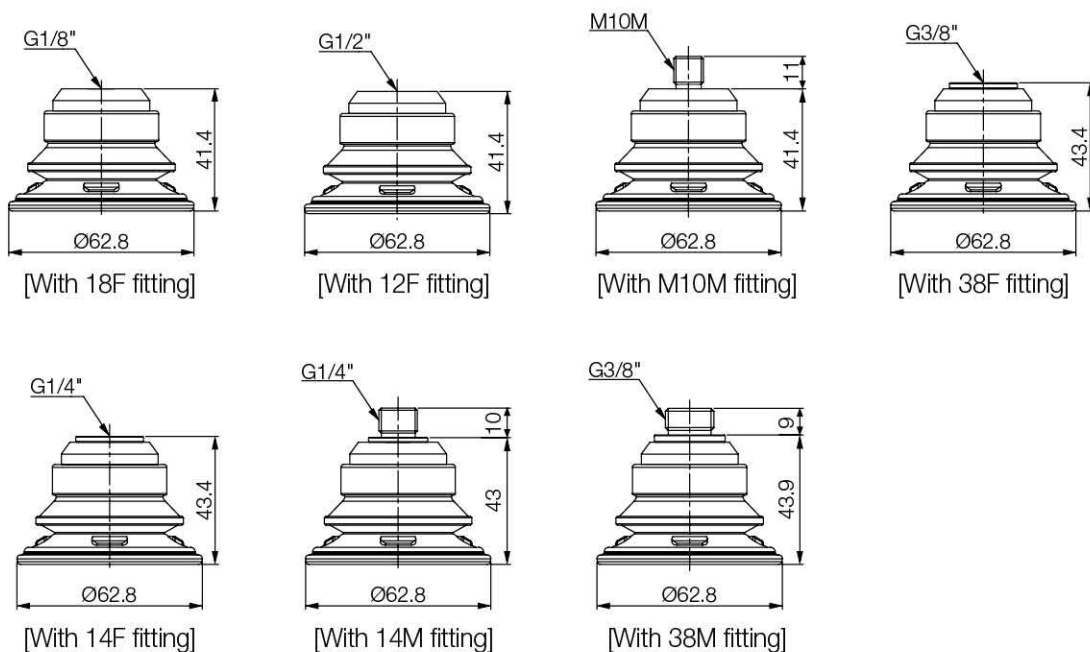

Dimension

[Unit : mm]