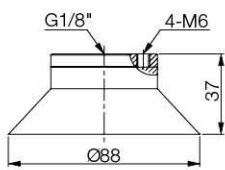

Recommended Lifting Force (Max.)

Model	Volume (cm ³)	Lifting Force (Kg) - Perpendicular			Lifting Force (Kg) - Parallel		
		- 20 kPa	- 60 kPa	- 90 kPa	- 20 kPa	- 60 kPa	- 90 kPa
VD85X	68.00	10.00	28.00	39.00	6.00	16.80	23.40

※ The lifting force above does not include safety factor

Material Specifications

Material	Hardness Shore (°)	Color	Temperature (°C)
NBR	60	Black	-20~110
Silicone	55	Red	-70~200
White Silicone	55	Translucent White	-70~200
White Silicone (FDA)	55	Translucent White	-70~200
High temp. Silicone	50	Blue	-70~280
Conductive Silicone	70	Smoky Black	-45~90
Urethane	60	Dark Green	0~100
Mark Free	75	Black	-10~100

Dimension

[Unit : mm]

[With 18F fitting]

Build an Ordering No.

VD85X -  -  : Pre-mounted fitting

1. Suction Cup

1. Suction cup	Description	Weight (g)	Symbol
	Deep suction cup, 85mm diameter, Nitrile (NBR), G1/8 female	85.25	VD85X-N-18F
	Deep suction cup, 85mm diameter, Silicone, G1/8 female	83.31	VD85X-S-18F
	Deep suction cup, 85mm diameter, White silicone, G1/8 female	82.81	VD85X-WS-18F
	Deep suction cup, 85mm diameter, White silicone (FDA), G1/8 female	82.81	VD85X-WS-18F (FDA)
	Deep suction cup, 85mm diameter, High temperature silicone, G1/8 female	88.15	VD85X-HS-18F
	Deep suction cup, 85mm diameter, Conductive silicone, G1/8 female	84.42	VD85X-CS-18F
	Deep suction cup, 85mm diameter, Urethane, G1/8 female	88.32	VD85X-U-18F
	Deep suction cup, 85mm diameter, Mark free, G1/8 female	92.1	VD85X-A-18F