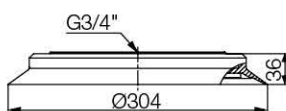

※ The lifting force above does not include safety factor

Material Specifications

Material	Hardness Shore (°)	Color	Temperature (°C)
NBR	60	Black	-20~110
Silicone	55	Red	-70~200
White Silicone	55	Translucent White	-70~200
White Silicone (FDA)	55	Translucent White	-70~200
High temp. Silicone	50	Blue	-70~280
Conductive Silicone	70	Smoky Black	-45~90
Urethane	60	Dark Green	0~100
Mark Free	75	Black	-10~100

Dimension

[Unit : mm]

[With 34F fitting]

Build an Ordering No.

VF300 -  : Pre-mounted fitting
 1. Suction Cup

1. Suction cup	Description	Weight (g)	Symbol
	Flat suction cup, 300mm diameter, Nitrile (NBR), G3/4 female fitting	2677	VF300-N-34F
	Flat suction cup, 300mm diameter, Silicone, G3/4 female fitting	2646.37	VF300-S-34F
	Flat suction cup, 300mm diameter, White silicone, G3/4 female fitting	2670.15	VF300-WS-34F
	Flat suction cup, 300mm diameter, White silicone (FDA), G3/4 female fitting	2670.15	VF300-WS-34F (FDA)
	Flat suction cup, 300mm diameter, High temperature silicone, G3/4 female fitting	2768.28	VF300-HS-34F
	Flat suction cup, 300mm diameter, Conductive silicone , G3/4 female fitting	2651.03	VF300-CS-34F
	Flat suction cup, 300mm diameter, Urethane, G3/4 female fitting	2773.37	VF300-U-34F
	Flat suction cup, 300mm diameter, Mark free, G3/4 female fitting	2842.23	VF300-A-34F